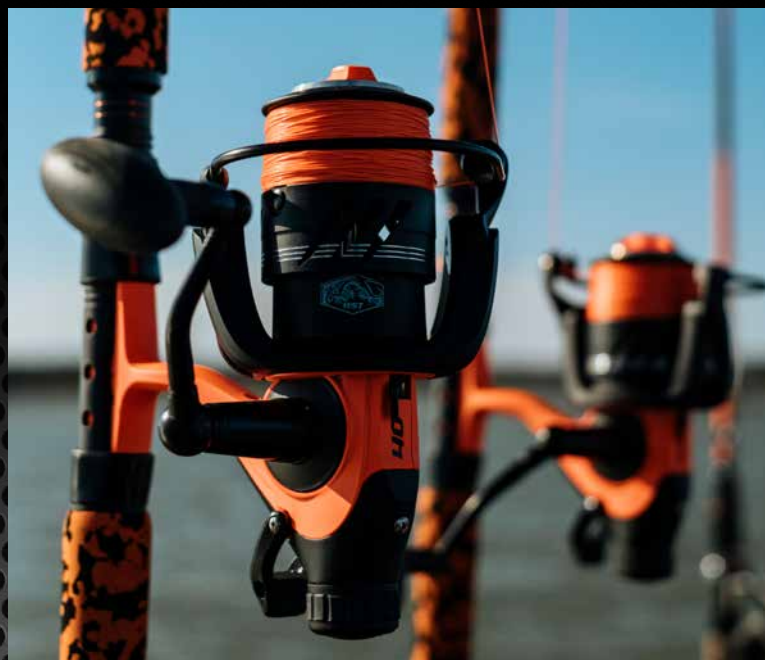

*1P= ONE PIECE ROD BLANK / 2P= TWO PIECE ROD BLANK

WWW.WHISKERSEEKER.COM